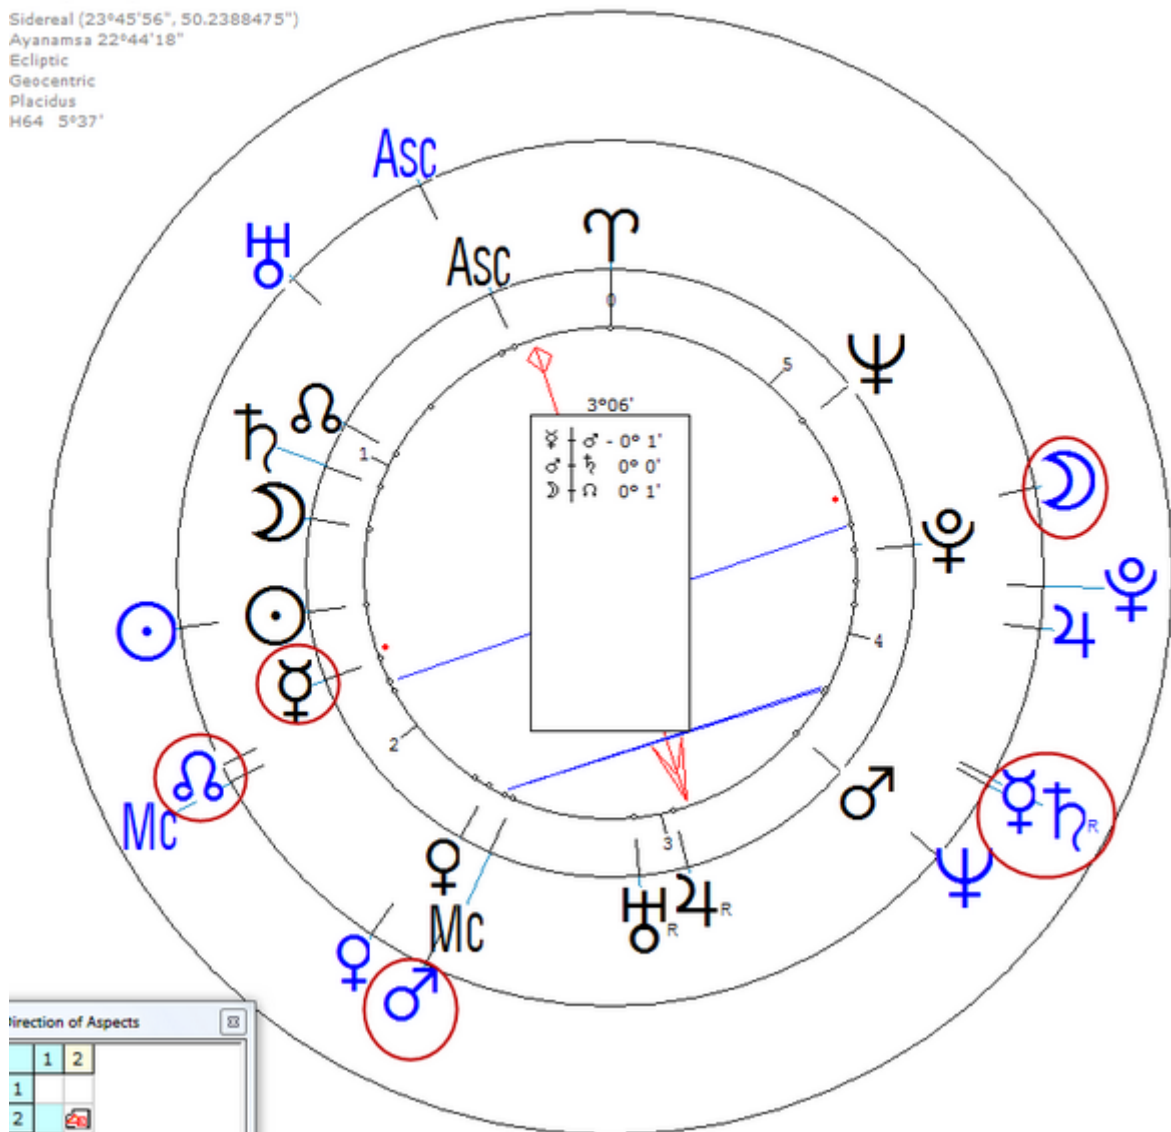

Wall, Murray

19 September 1926 at 14:30 (= 2:30 PM)Dallas, Texas, 32n47, 96w48
American middle relief pitcher in Major League Baseball.
<https://www.astro.com/astro-databank/Wall,_Murray>

Murray committed suicide by gunshot in Lone Oak, Texas on 8 October 1971 at the age of 45.

Solar Return (Harmonic 64)

Solar ☽/♌ = Solar ☿/♁ = ♀n

Wall, Murray
19 September 1926 Sun 14:30 (GMT-6) 32n47 96w48
Dallas, Texas, USA

Sidereal (23°45'56", 50.2388475")
Ayanamsa 22°44'18"
Ecliptic
Geocentric
Placidus
H64 5°37'